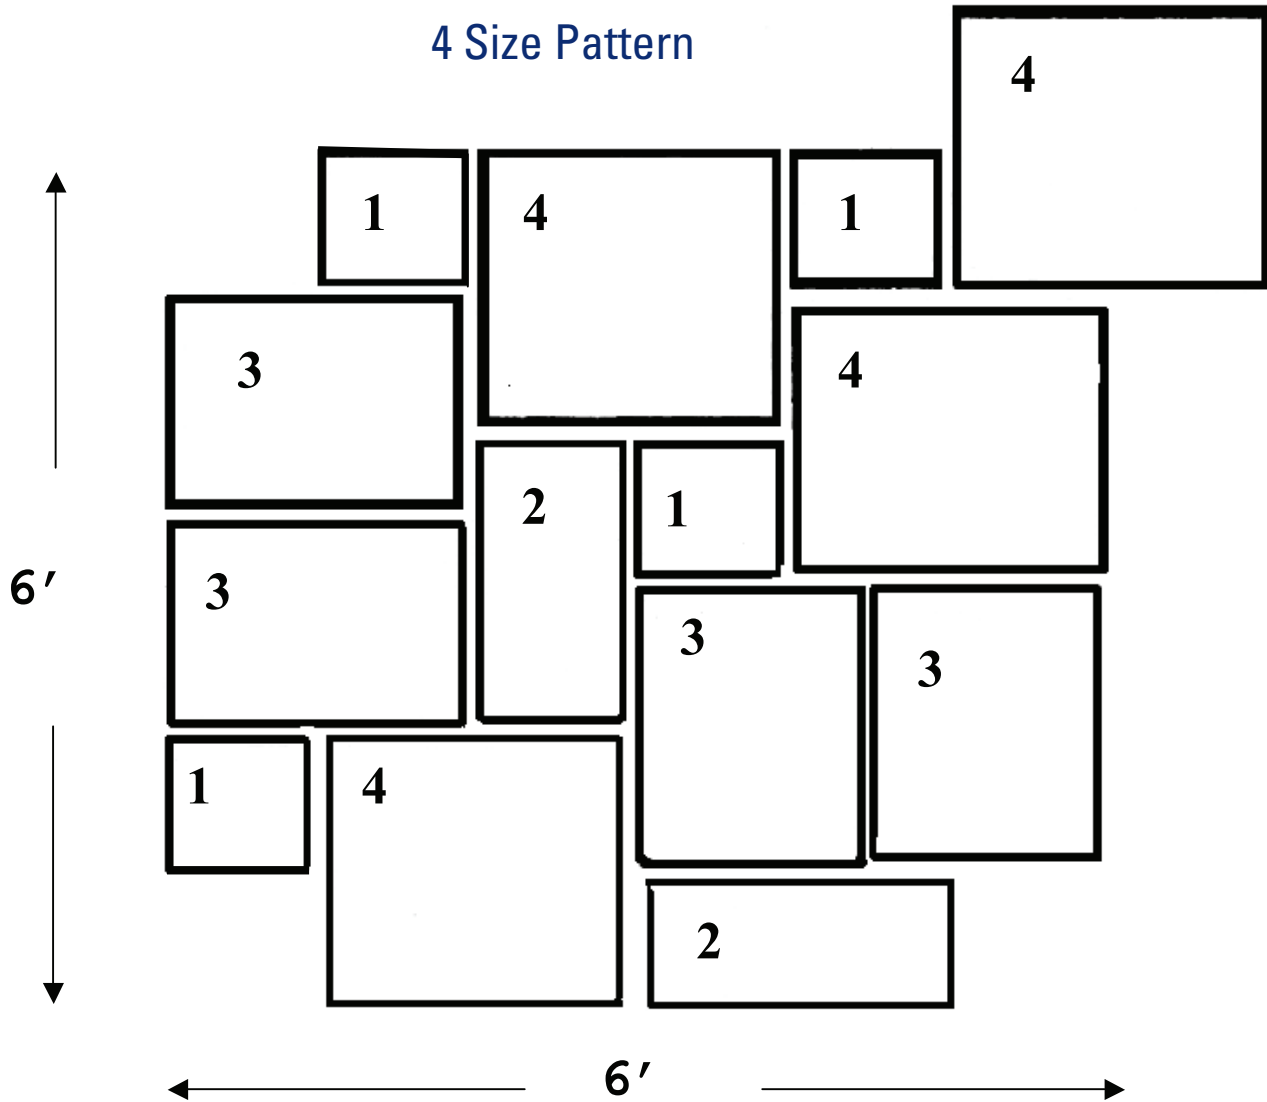

Peninsula Building Materials Co.

4 Size Pattern

- 36 sq ft coverage**
- 1. (4) 12" x 12"
 - 2. (2) 12" x 24"
 - 3. (4) 18" x 24"
 - 4. (4) 24" x 24"

MASONRY SHOWROOM
Mountain View: (877) 282-0522

Redwood City
(650) 365-8500