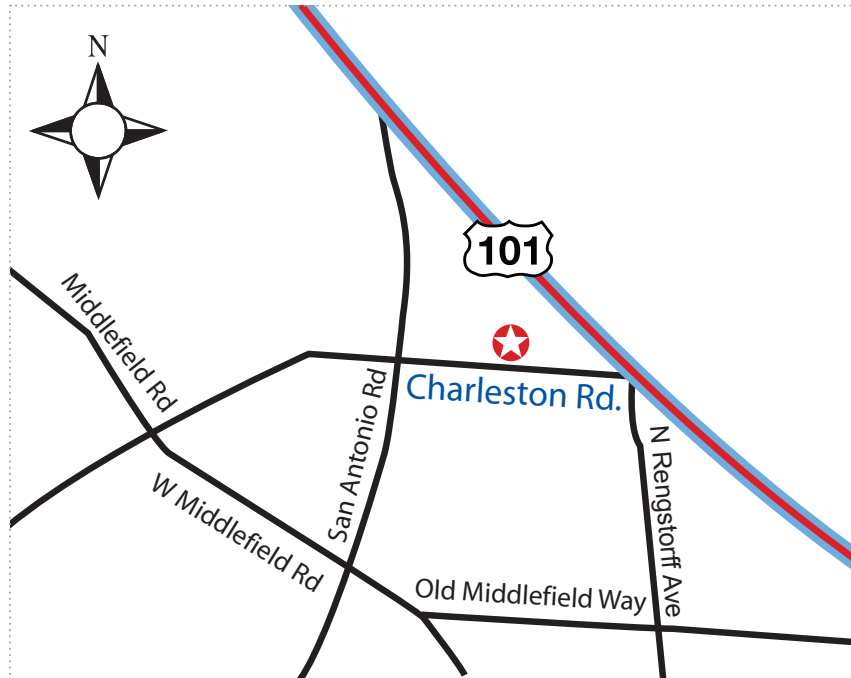

## DIRECTIONS to our MASONRY SHOWROOM

From **US-101**, take the **San Antonio Rd.** South exit toward Los Altos. Turn left on **Charleston Rd.** Our showroom is located 1/4 mile down Charleston Rd. on the left side.