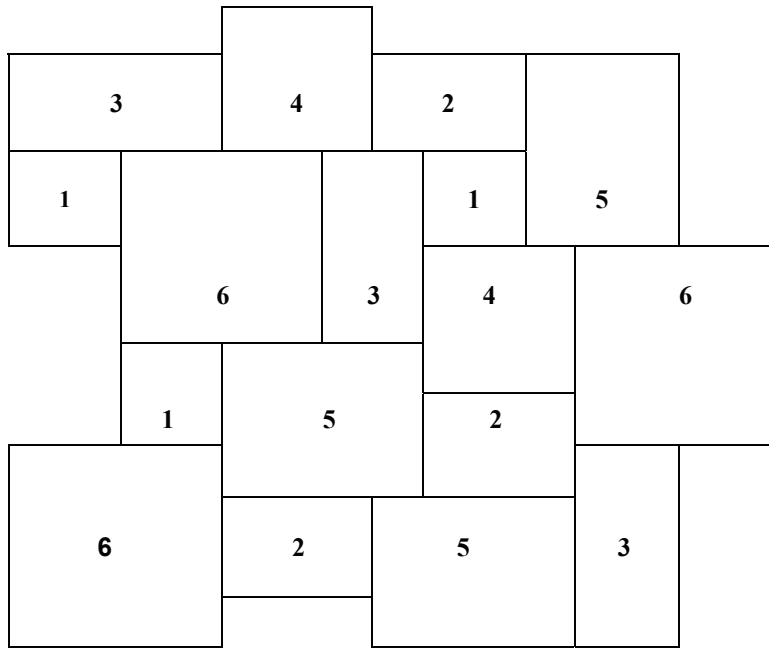

Peninsula Building Materials Co.

Pattern 1 A

39 sq ft coverage		
Nominal	Sizes	Qty
1.	12 x 12	3
2.	12 x 18	3
3.	12 x 24	3
4.	18 x 18	2
5.	18 x 24	3
6.	24 x 24	3

MASONRY SHOWROOM
Mountain View: (877) 282-0522