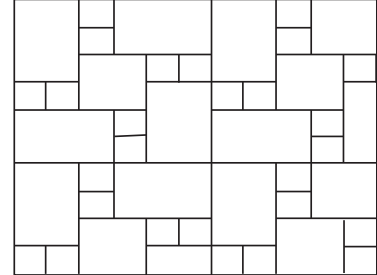

Available in 8" x 8", 8" x 16", 16" x 16" and 16" x 24" to fit a variety of patterns.

*Custom sizes, caps and stair treads also available.*

PATTERN BREAKDOWN	
8" x 16"	89%
8" x 8"	11%

PATTERN BREAKDOWN	
16" x 24"	34%
16" x 16"	44%
8" x 16"	11%
8" x 8"	11%

PATTERN BREAKDOWN	
16" x 24"	67%
16" x 16"	11%
8" x 8"	22%

PATTERN BREAKDOWN	
16" x 16"	56%
8" x 8"	44%

PATTERN BREAKDOWN	
16" x 24"	100%

**Peninsula Building Materials Co.**

[www.pbm1923.com](http://www.pbm1923.com)