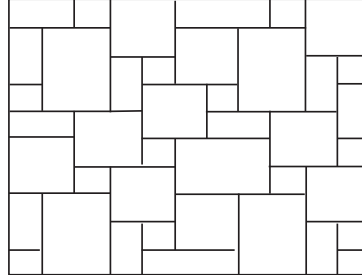

# PBM'S TRAVERTINE PATTERNS

Ideal for pool decks, patios, & interior / exterior continuous paving PBM has you covered. **In stock and ready for delivery.** Our travertine is cool-to-the-touch, natural stone.

Available in 8" x 8", 8" x 16", 16" x 16" and 16" x 24" to fit a variety of patterns.

*Custom sizes, caps and stair treads also available.*

PATTERN BREAKDOWN	
8" x 16"	89%
8" x 8"	11%

PATTERN BREAKDOWN	
16" x 24"	34%
16" x 16"	44%
8" x 16"	11%
8" x 8"	11%