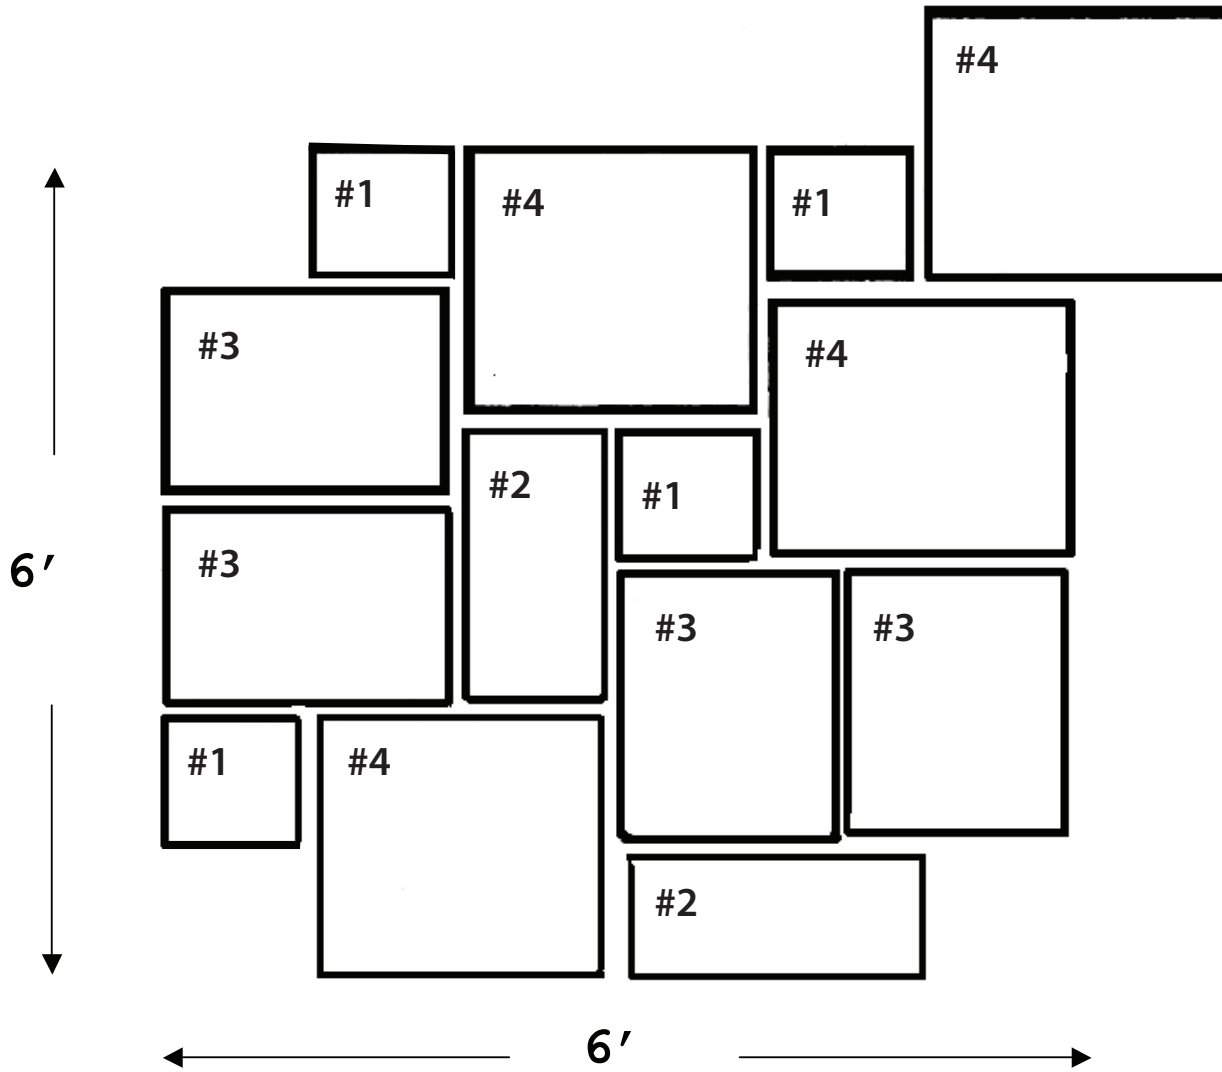

PBM'S VERSAILLES PATTERN

4-PIECE

36 SQ/FT COVERAGE

#1 12" X 12" = 4pcs

#2 12" X 24" = 2pcs

#3 18" X 24" = 4pcs

#4 24" X 24" = 4pcs

Peninsula Building Materials Co.